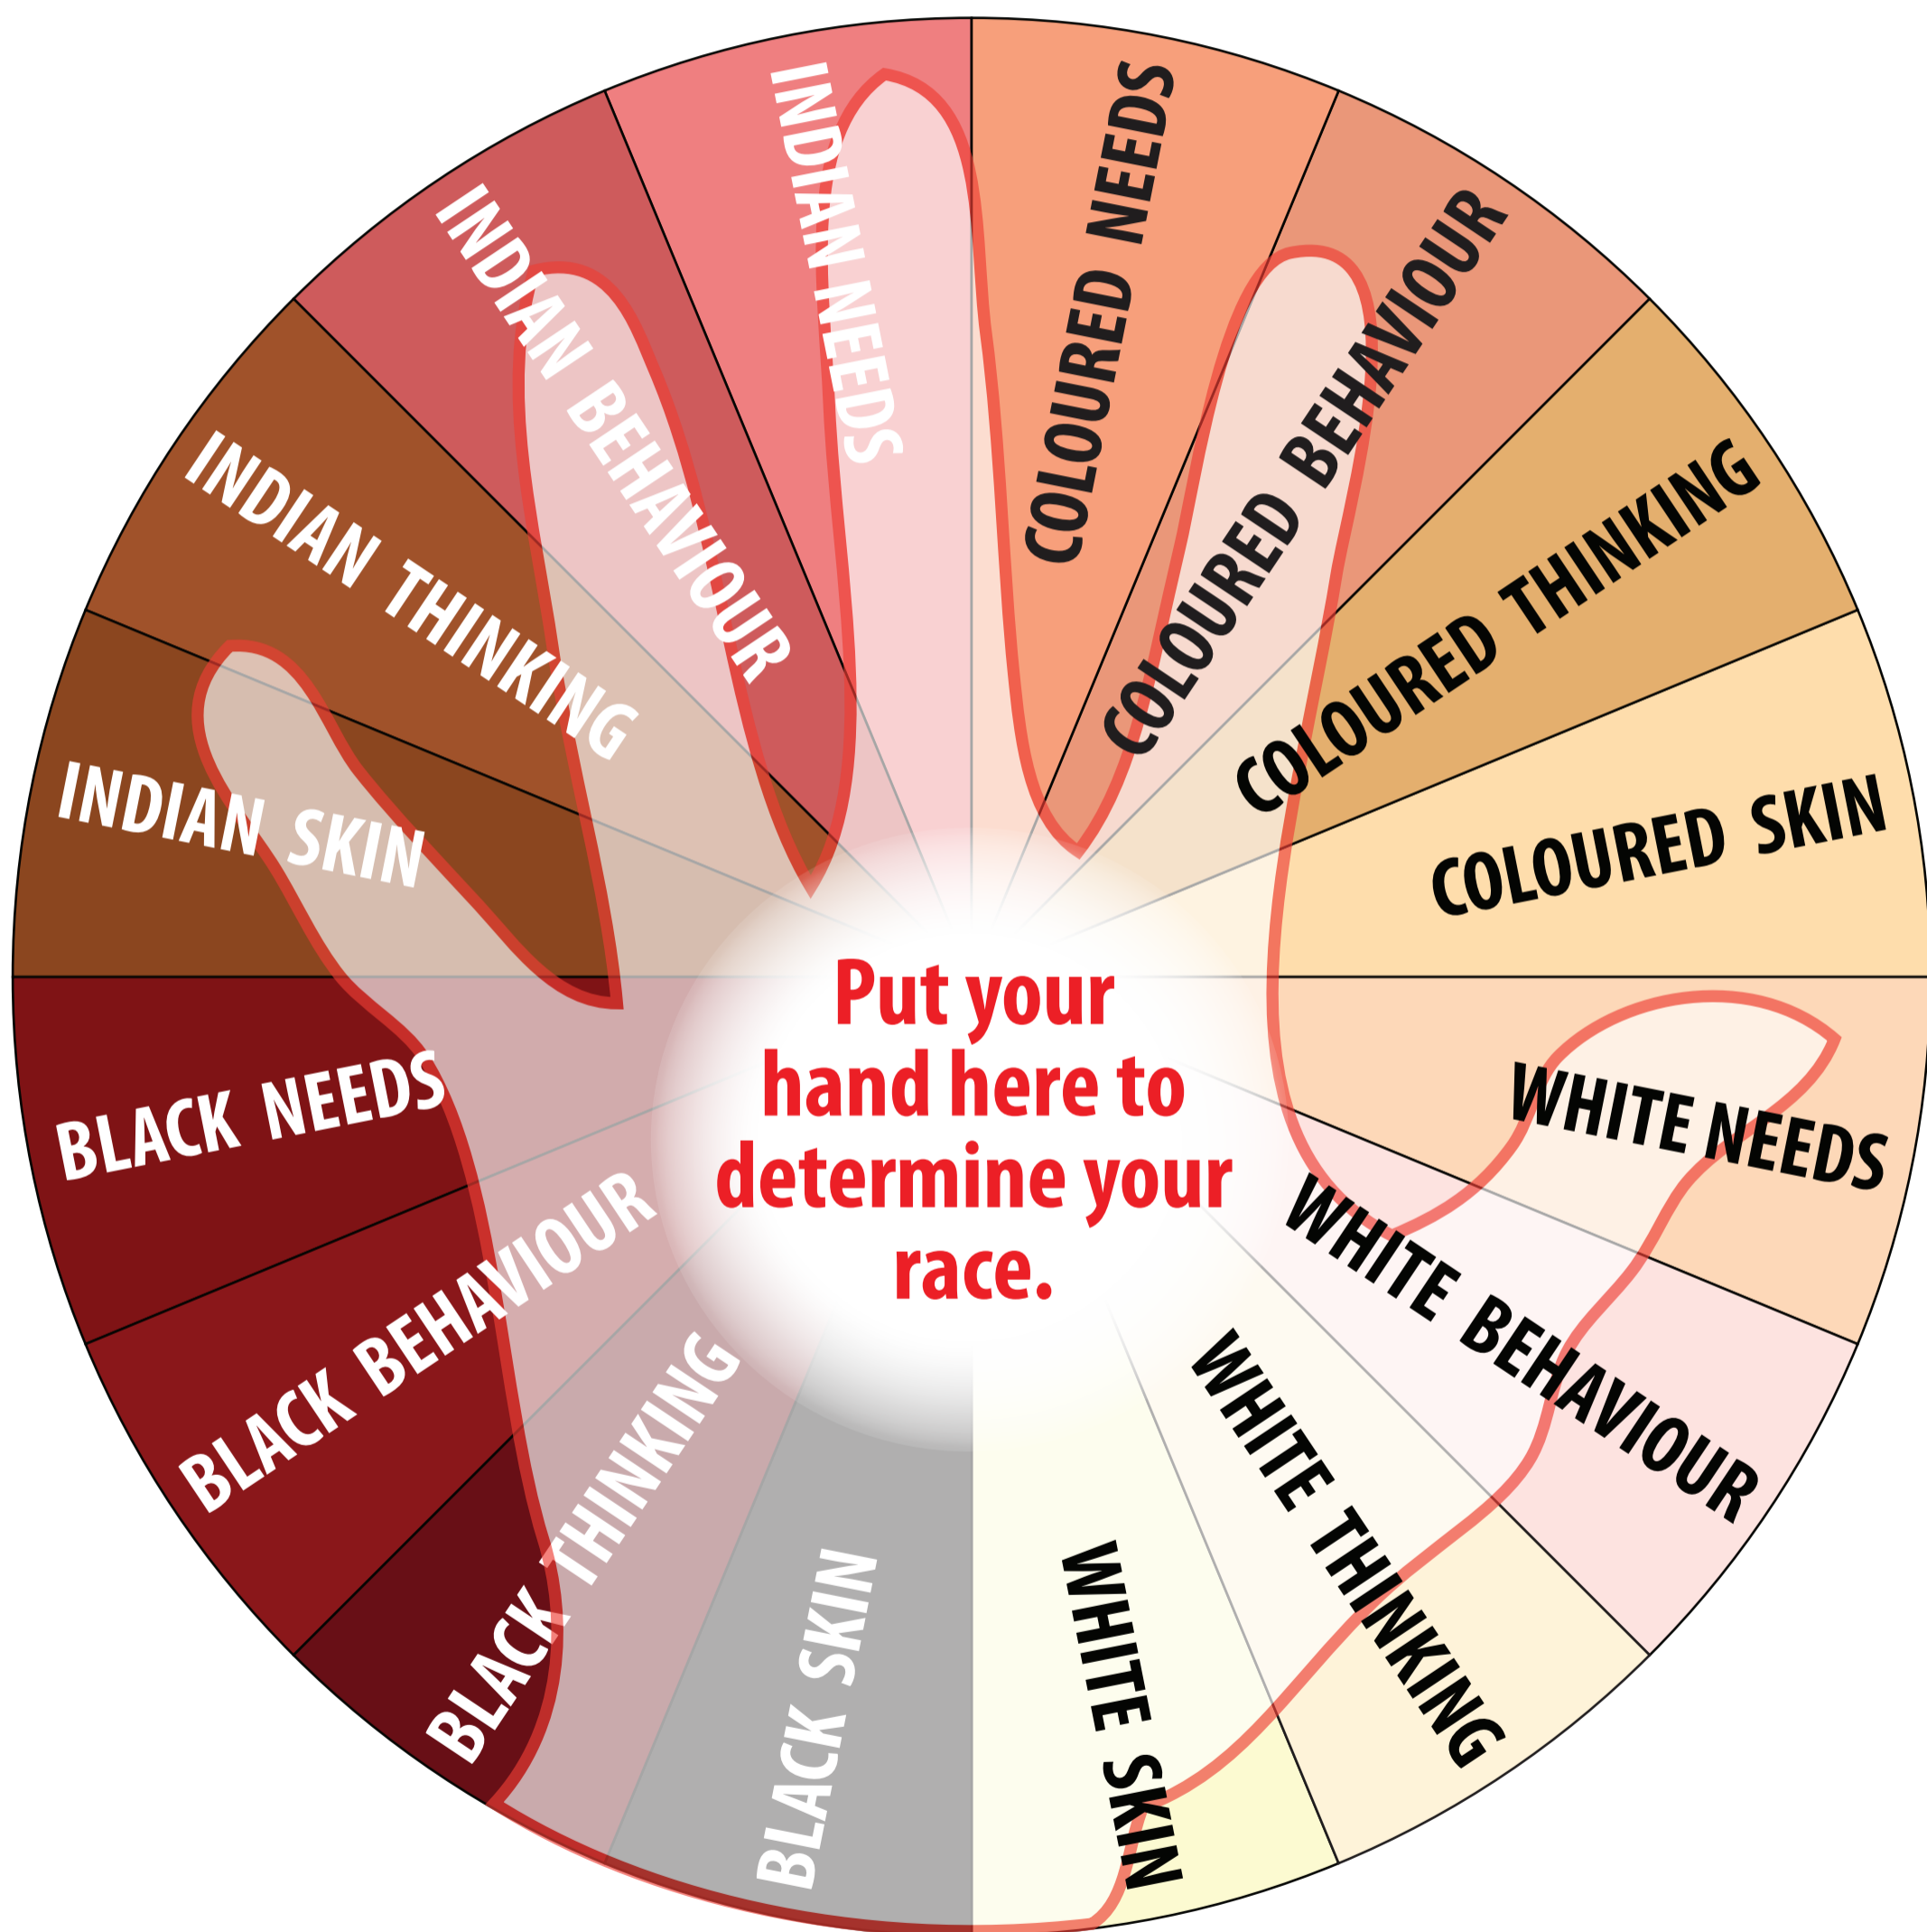

The inhumane and inaccurate **PENCIL TEST** of the Apartheid era, today mirrored in Race Classification Policies.

**People Against Race Classification**  
[www.parcса.co.za](http://www.parcса.co.za)