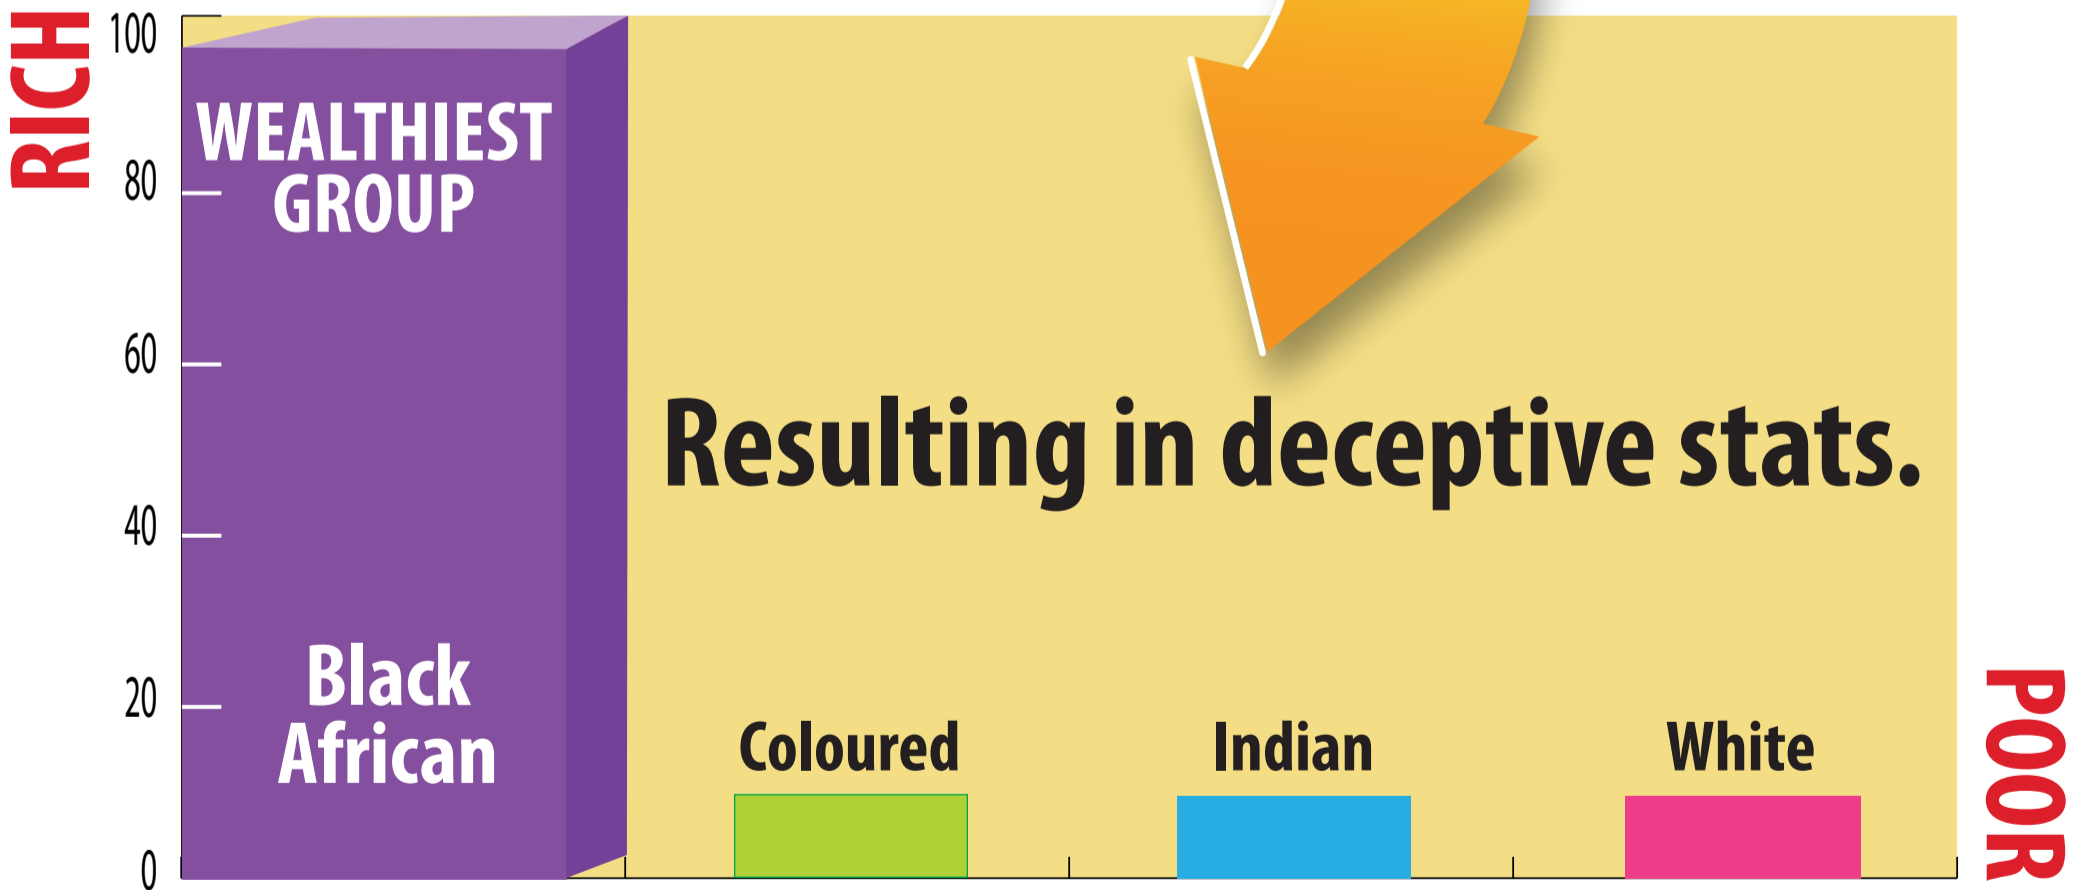

Make race-based data inaccurate!

Tick "Black African" to show YOUR rejection of **BEE** and all other race-related policies.

People Against Race Classification. www.parcса.co.za

The race classification law, the Population Registration Act, was scrapped in 1991.